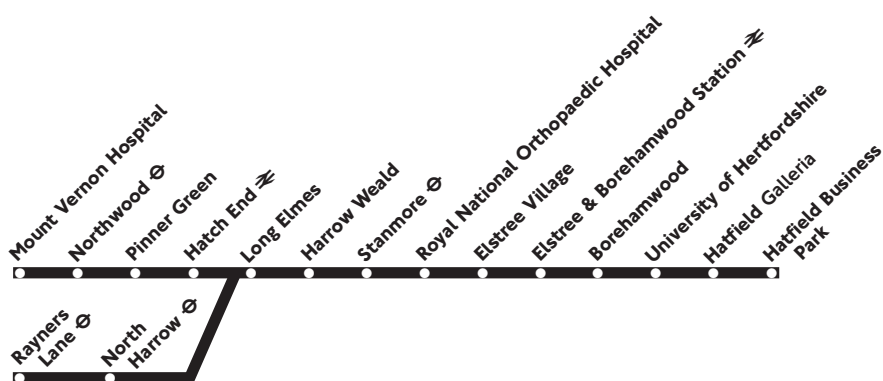

## Mount Vernon/Rayners Lane - Stanmore - Hatfield

Monday to  
Friday mornings

Please note that LT Cards, Bus Passes, Travelcards, Freedom Passes and Bus Saver tickets are NOT accepted on this service.  
Cash fares may differ from those charged on other local bus services.

### Monday - Friday

<b>Mount Vernon Hospital</b>	---	<b>0700</b>
<b>Northwood Station Green Lane</b> Ⓞ	---	<b>0704</b>
<b>Pinner Grove Pinner Hill Road</b>	---	<b>0709</b>
<b>Hatch End Station</b> Ⓢ	---	<b>0715</b>
<b>Rayners Lane Station Imperial Drive</b> Ⓞ	<b>0638</b>	↓
<b>North Harrow Station Road</b> Ⓞ	<b>0642</b>	
<b>Long Elmes Courtenay Avenue</b>	<b>0651</b>	<b>0720</b>
<b>Harrow Weald Bus Garage</b>	<b>0655</b>	<b>0725</b>
<b>Stanmore Broadway</b>	<b>0702</b>	<b>0732</b>
<b>Stanmore Station</b> Ⓞ	<b>0705</b>	<b>0735</b>
<b>Royal National Orthopaedic Hospital</b>	<b>0710</b>	<b>0740</b>
<b>Elstree Village Plough</b>	<b>0713</b>	<b>0743</b>
<b>Elstree &amp; Borehamwood Stn Interchange</b> Ⓢ	<b>0716</b>	<b>0746</b>
<b>Borehamwood Tesco</b>	<b>0720</b>	<b>0750</b>
<b>University of Hertfordshire Campus</b>	<b>0742</b>	<b>0812</b>
<b>Hatfield Galleria</b>	<b>0745</b>	<b>0815</b>
<b>Hatfield Business Park T-Mobile</b>	<b>0749</b>	<b>0819</b>
<b>Hatfield Business Park Computacenter</b>	<b>0751</b>	<b>0821</b>
<b>Hatfield Business Park Frobisher Way</b>	<b>0753</b>	<b>0823</b>

## Hatfield - Stanmore - Rayners Lane/Mount Vernon

Monday to  
Friday late  
afternoons

Please note that LT Cards, Bus Passes, Travelcards, Freedom Passes and Bus Saver tickets are NOT accepted on this service.  
Cash fares may differ from those charged on other local bus services.