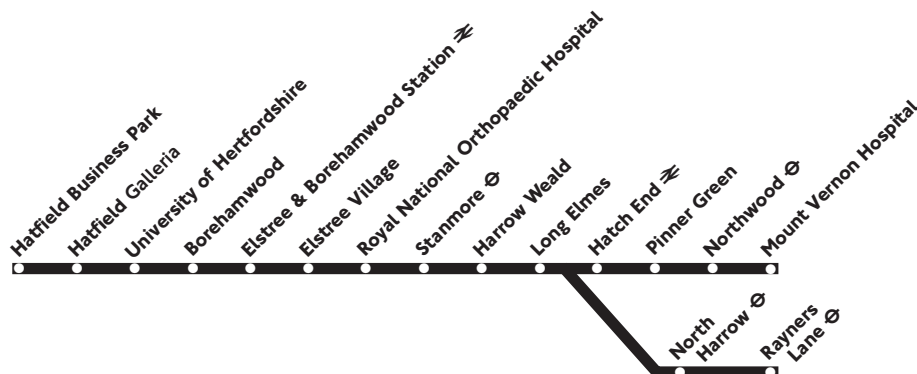

615

Hatfield - Stanmore - Rayners Lane/Mount Vernon

Monday to
Friday late
afternoons

Please note that LT Cards, Bus Passes, Travelcards, Freedom Passes and Bus Saver tickets are NOT accepted on this service.
Cash fares may differ from those charged on other local bus services.

Monday - Friday

Hatfield Business Park <i>Frobisher Way</i>	1610	1710	1810
Hatfield Business Park <i>Computacenter</i>	1613	1713	1813
Hatfield Business Park <i>T-Mobile</i>	1615	1715	1815
Hatfield <i>Galleria</i>	1618	1718	1818
University of Hertfordshire <i>Campus</i>	1621	1721	1821
Borehamwood <i>Tesco</i>	1641	1741	1841
Elstree & Borehamwood Stn <i>Interchange</i>	1645	1745	1845
Elstree Village <i>Plough</i>	1648	1748	---
Royal National Orthopaedic Hospital	1651	1751	---
Stanmore Station	1656	1756	---
Stanmore Broadway	1659	1759	---
Harrow Weald <i>Bus Garage</i>	1705	1805	---
Long Elmes <i>Courtenay Avenue</i>	1710	1810	---
North Harrow Station Road		1819	---
Rayners Lane Station <i>Imperial Drive</i>		1823	---
Hatch End Station	1715	---	---
Pinner Grove <i>Pinner Hill Road</i>	1721	---	---
Northwood Station <i>Green Lane</i>	1727	---	---
Mount Vernon Hospital	1731	---	---

No service on Saturday, Sunday or Public Holidays

**MAYOR
OF LONDON**

24 hour London Travel Information
020 7222 1234

Textphone
020 7918 3015

Operated by Universitybus (01707 255764)
for Hertfordshire County Council

24.8.03 T5060T